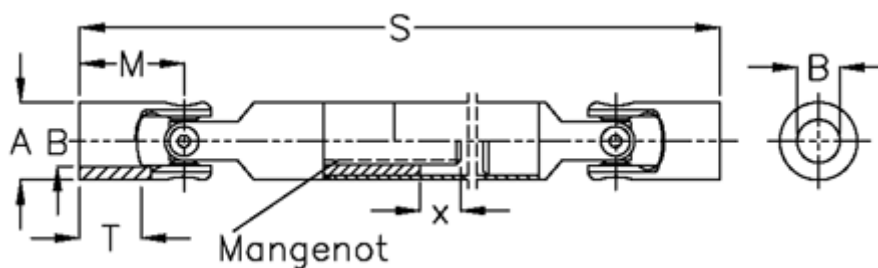

# Data Sheet

Article number: 076251003

Description: Slip shaft 0.625.100.003 needle bearing  
S=248 X=75 Bore 16H7

## Measures

A	= 25
B H7	= 16
Longitudinal ribs	= 6x11x14
M	= 37
MD max N m	= 20
s	= 248
T	= 22
x	= 75